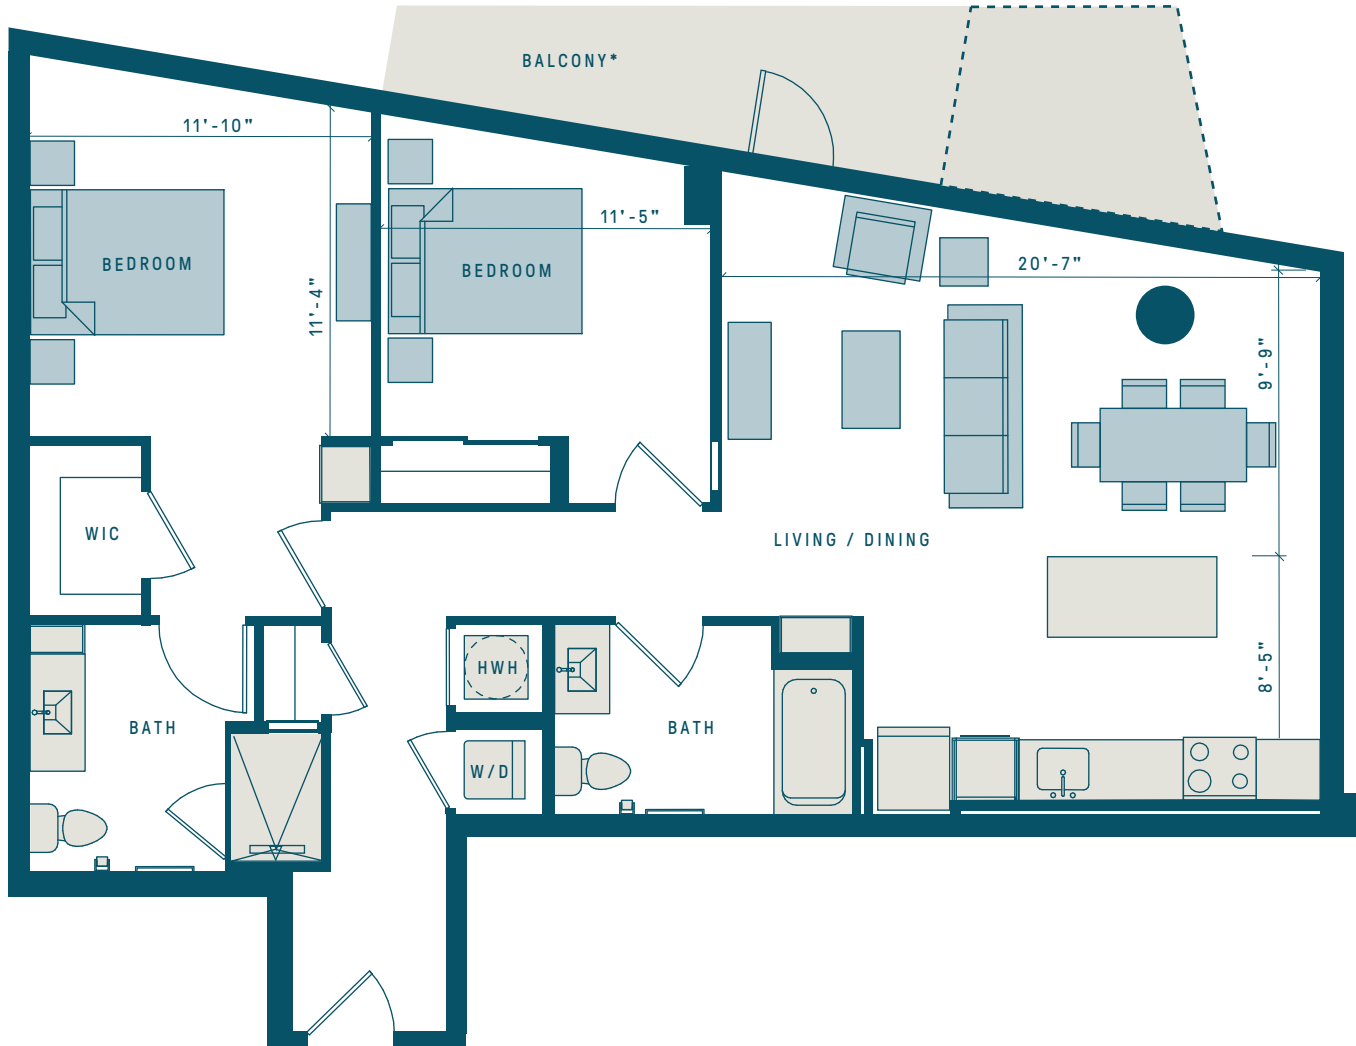

B6B

- TWO BEDROOMS
- TWO BATHS
- 1134 SF

* Select floors have balconies. Balcony size may change from floor to floor.

Movable kitchen island included.

Unit equipped with gas range.

Room measurements are approximate and may vary by floor or location.