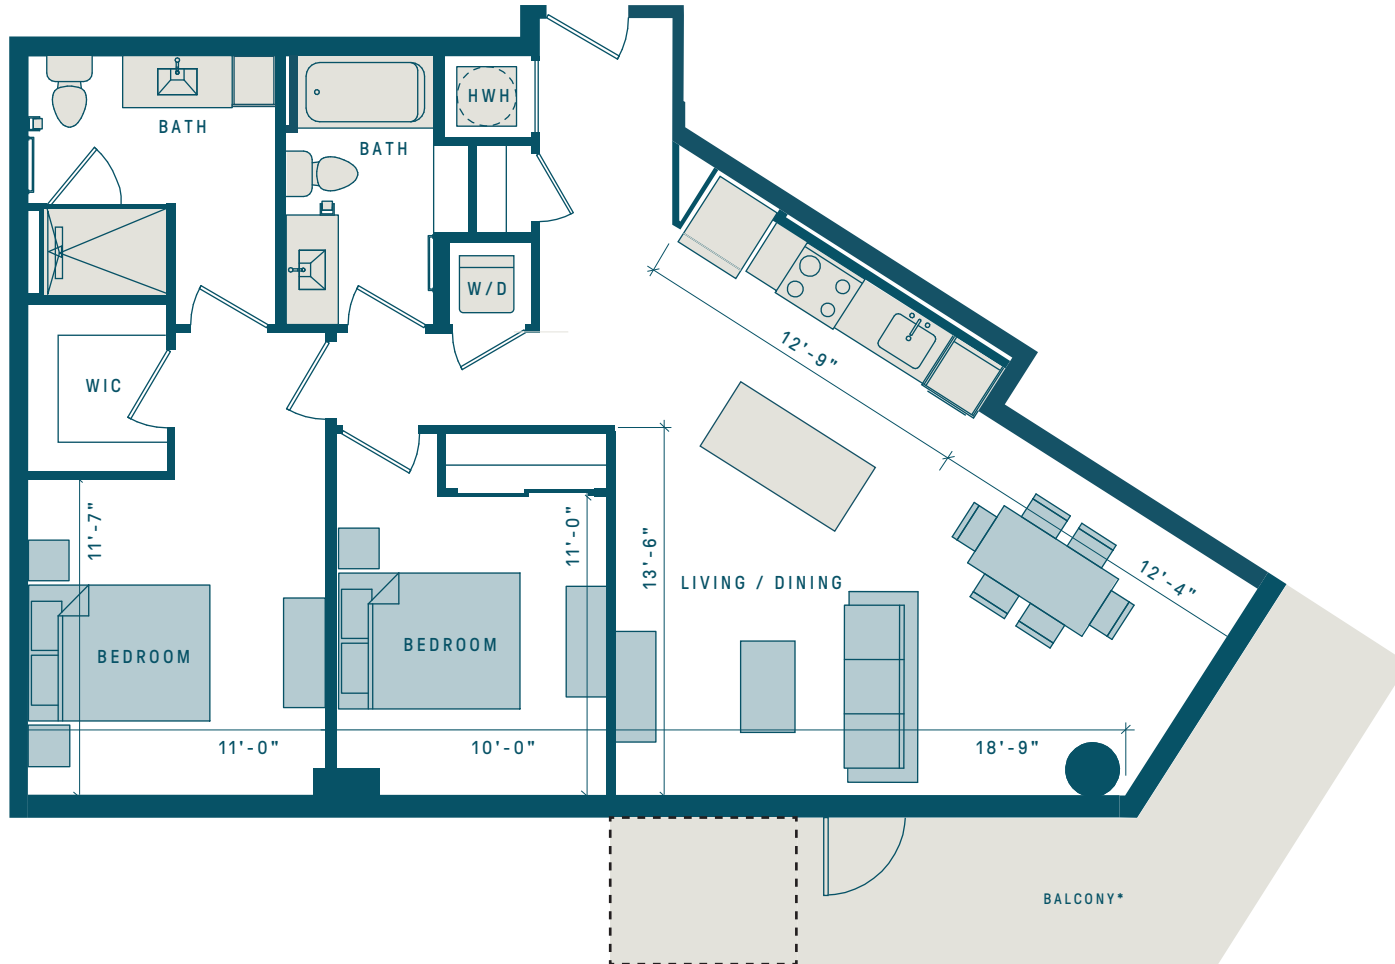

B5B

- TWO BEDROOMS
- TWO BATHS
- 1039 SF

* Select floors have balconies. Balcony size may change from floor to floor.

Movable kitchen island included.

Unit equipped with gas range.

Room measurements are approximate and may vary by floor or location.