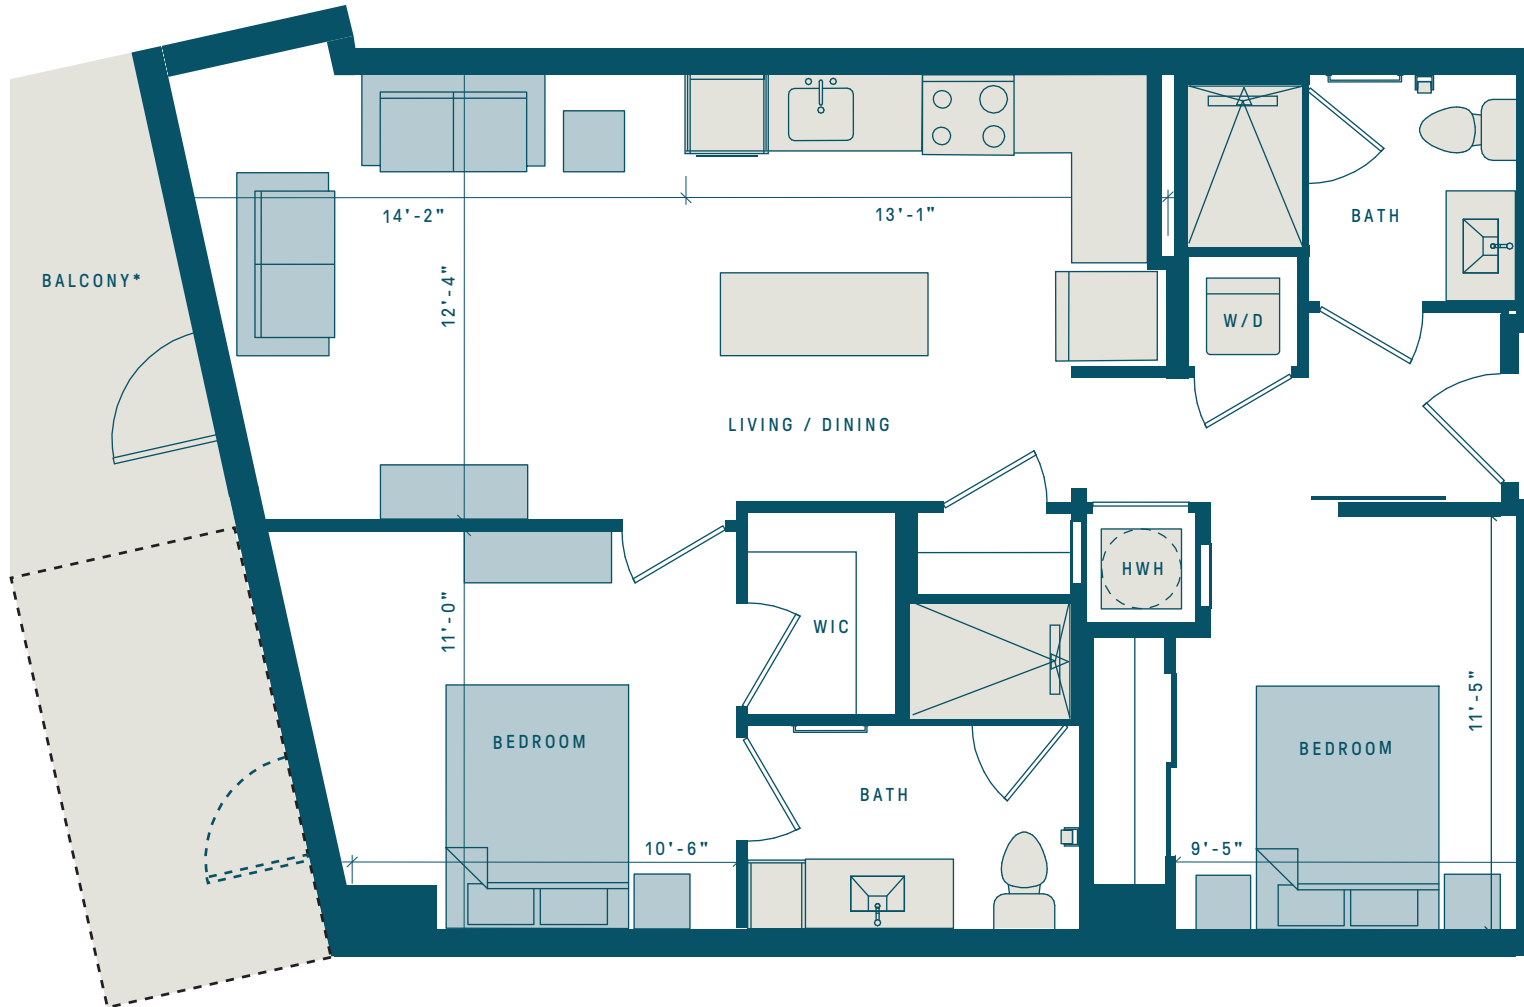

# BIB

- ONE BEDROOM + DEN
- TWO BATHS
- 854 SF

MARENDAC.COM

\* Select floors have balconies. Balcony size may change from floor to floor.

Movable kitchen island included.

Unit equipped with gas range.

Room measurements are approximate and may vary by floor or location.