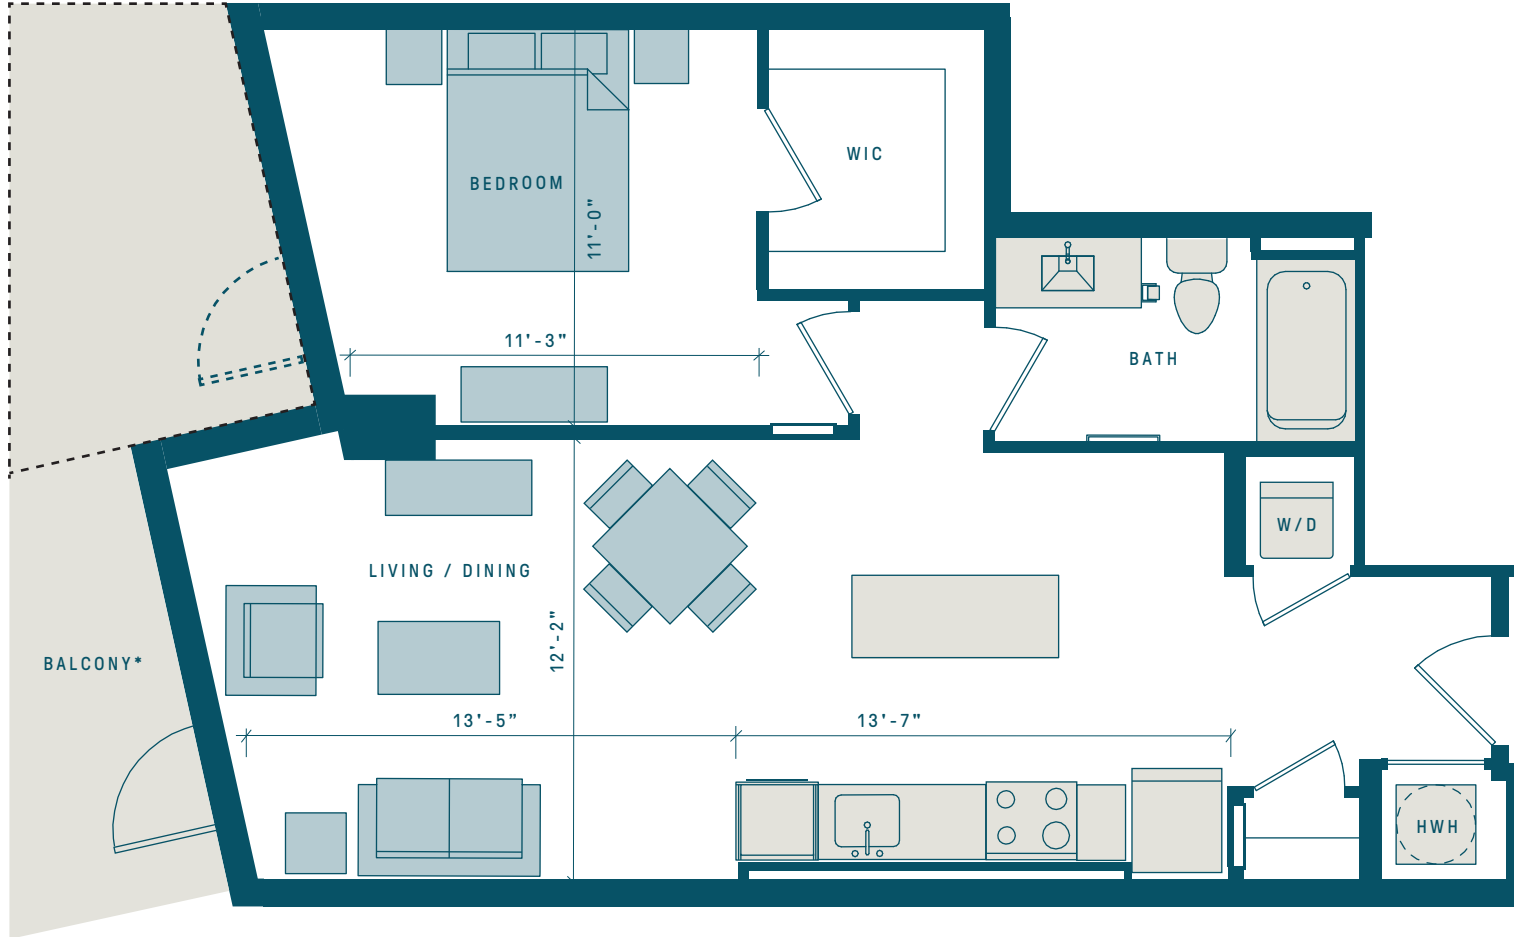

A9A

- ONE BEDROOM
- ONE BATH
- 730 SF

* Select floors have balconies. Balcony size may change from floor to floor.

Movable kitchen island included.

Room measurements are approximate and may vary by floor or location.