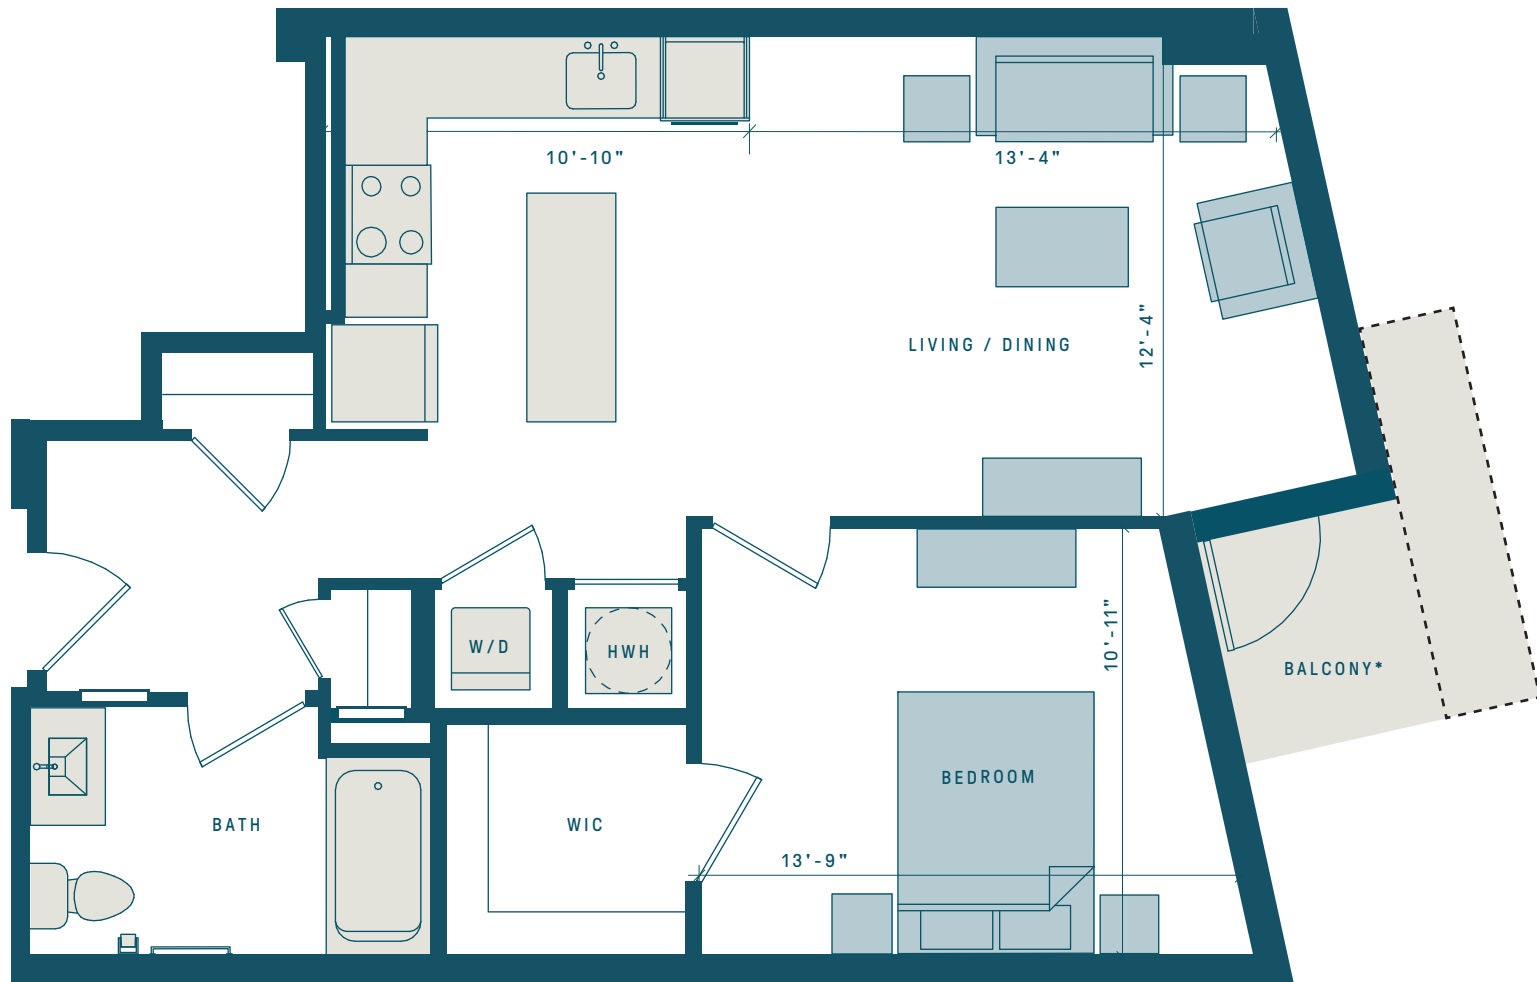

A7A

- ONE BEDROOM
- ONE BATH
- 704 SF

MARENDAC.COM

* Select floors have balconies. Balcony size may change from floor to floor.

Movable kitchen island included.

Room measurements are approximate and may vary by floor or location.

** Second entryway closet on even floors only.