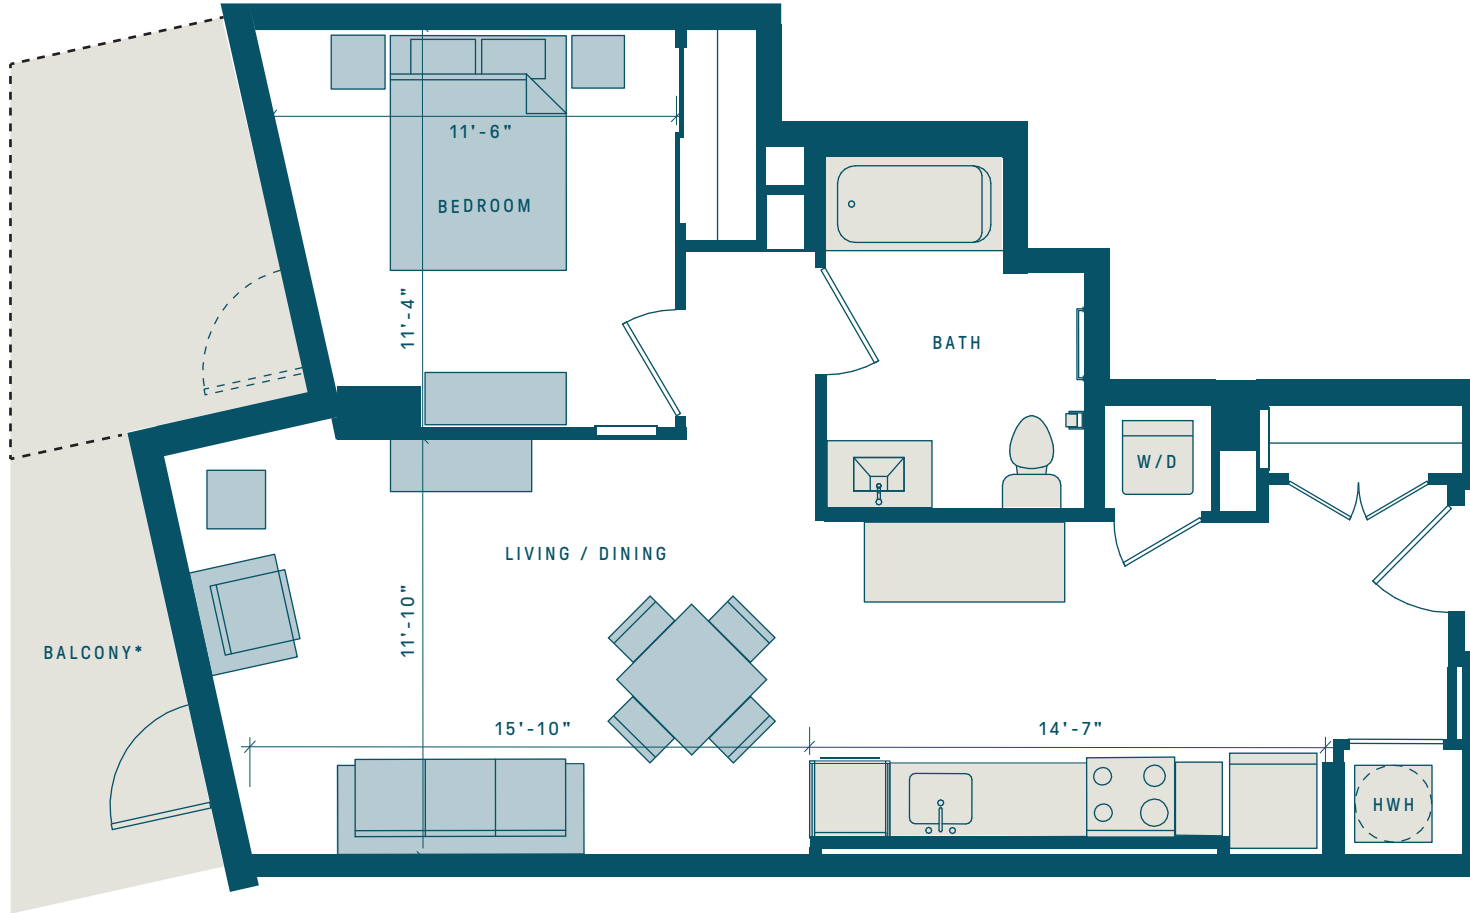

# A6T

- ONE BEDROOM
- ONE BATH
- 700 SF

\* Select floors have balconies. Balcony size may change from floor to floor.

Movable kitchen island included.

Room measurements are approximate and may vary by floor or location.