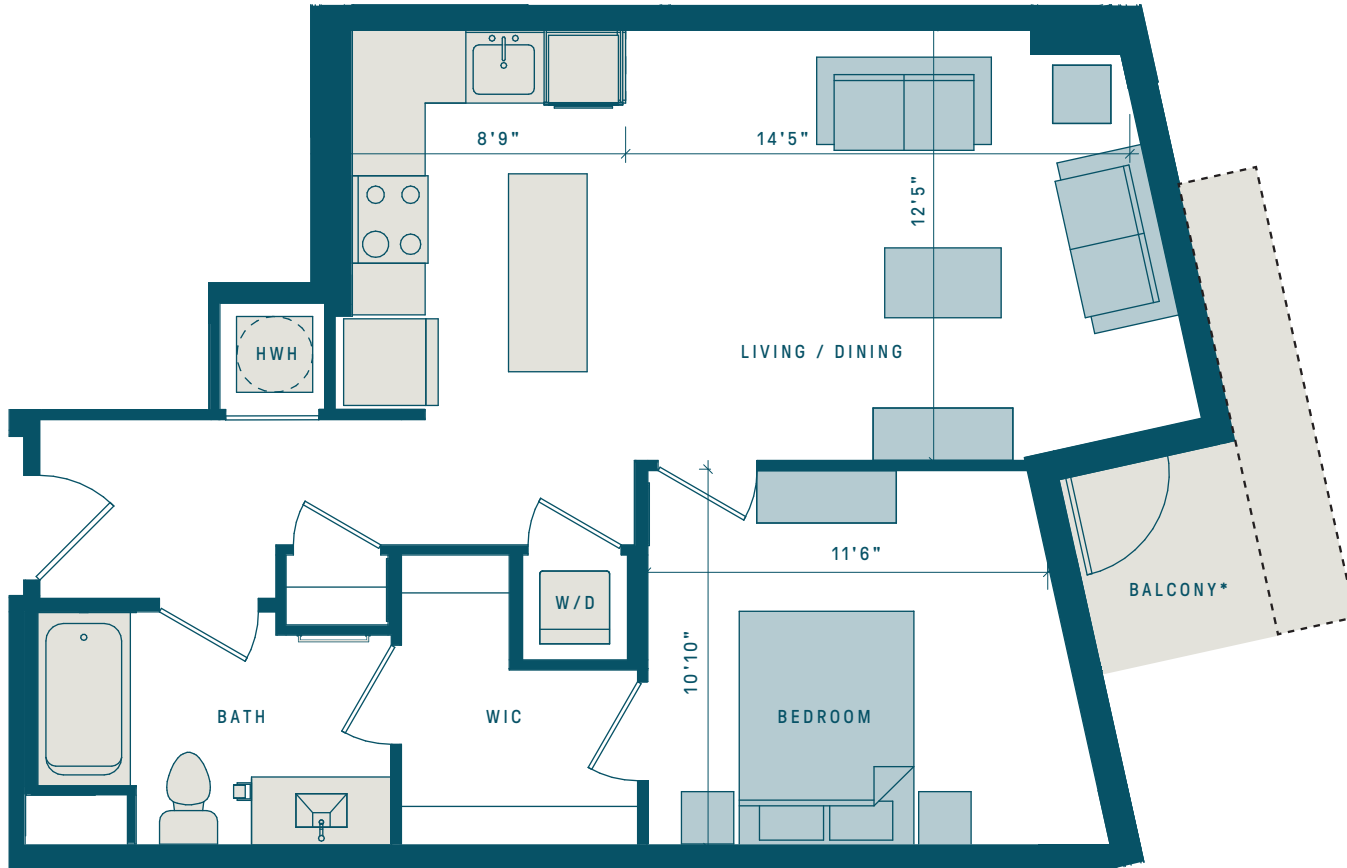

A5A

- ONE BEDROOM
- ONE BATH
- 690 SF

* Select floors have balconies. Balcony size may change from floor to floor.

Movable kitchen island included.

Room measurements are approximate and may vary by floor or location.