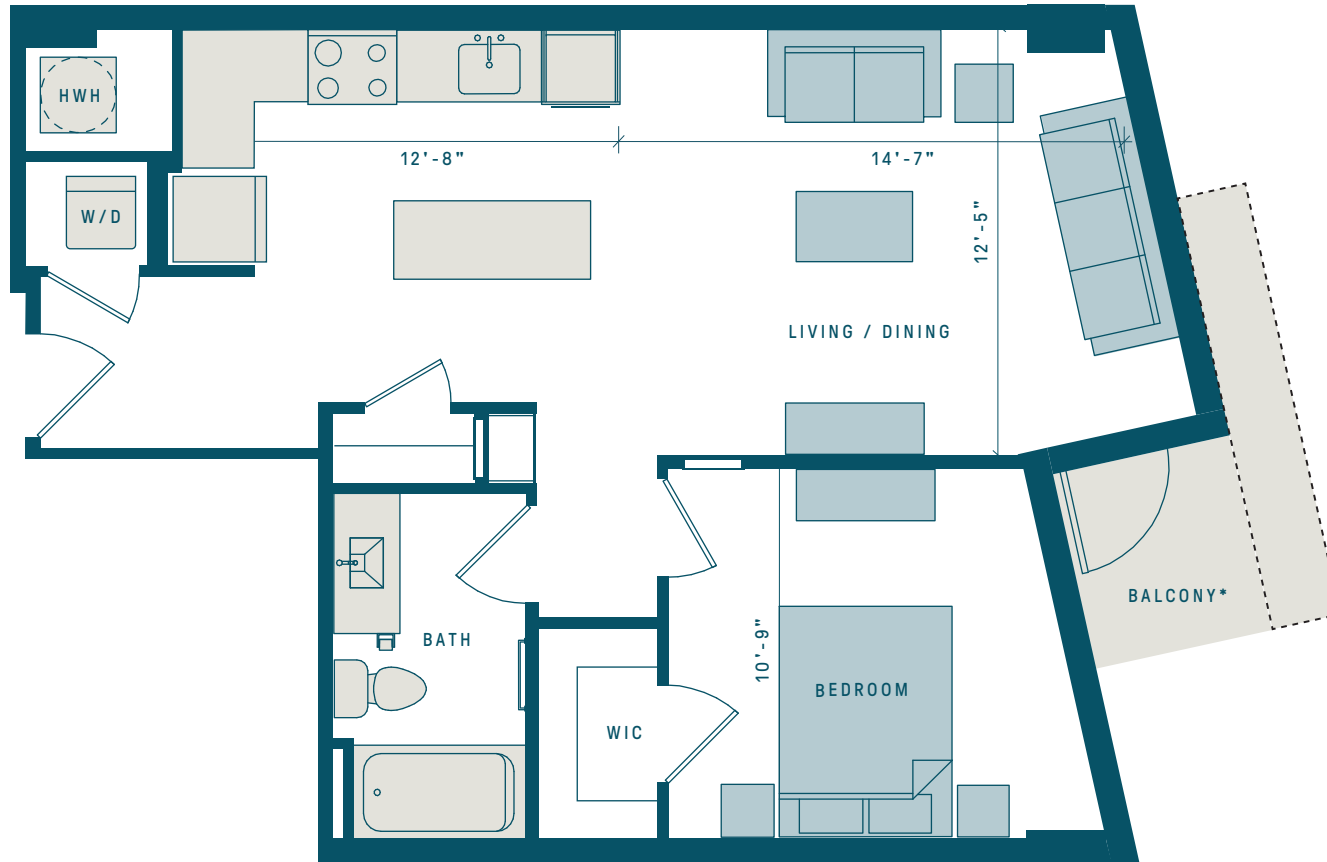

AAA

- ONE BEDROOM
- ONE BATH
- 679 SF

MAREND.C.COM

.....
* Select floors have balconies. Balcony size may change from floor to floor.
.....

Movable kitchen island included.

.....
Room measurements are approximate and may vary by floor or location.
.....