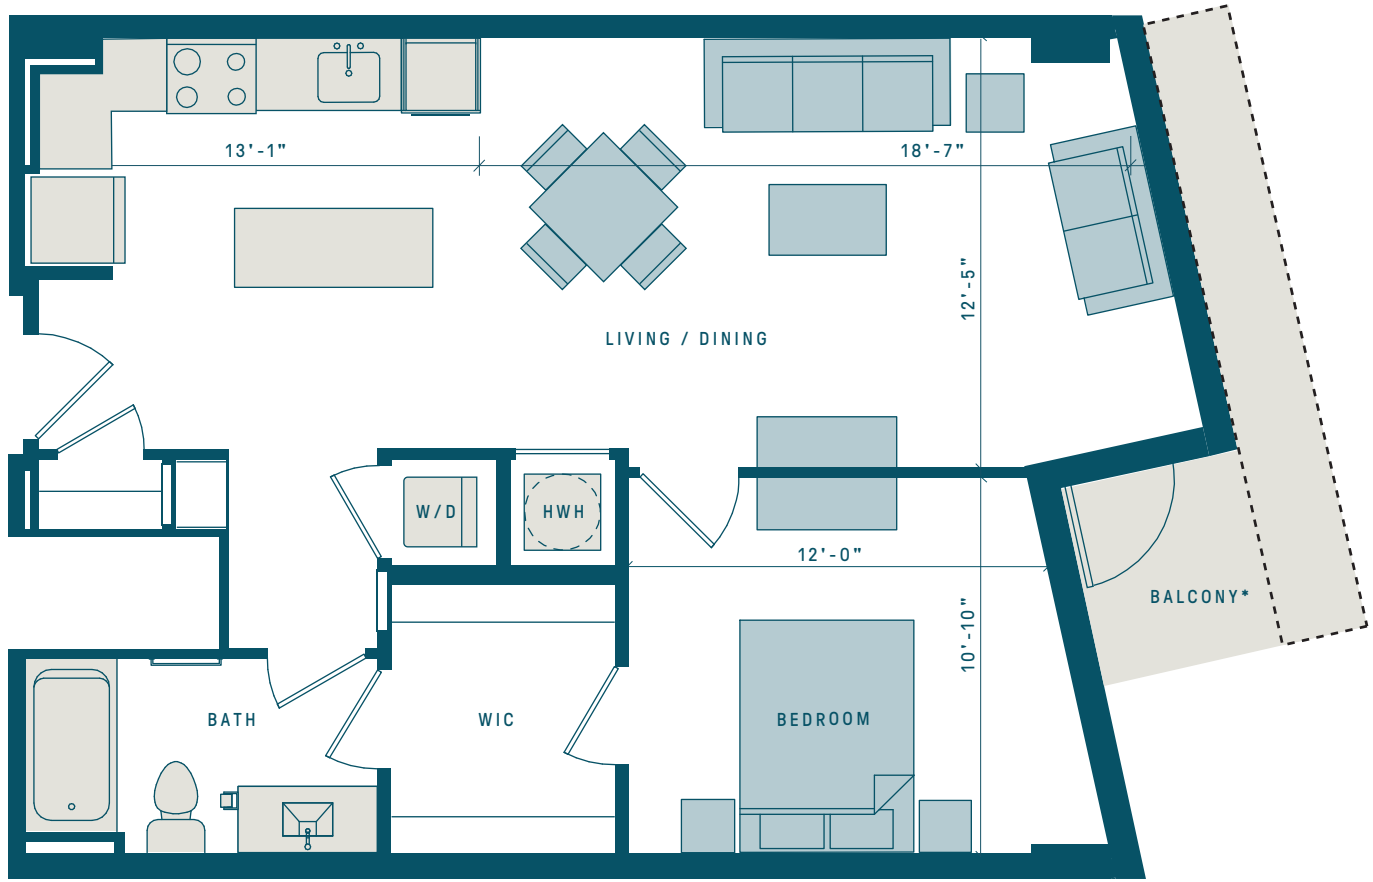

A10A

- ONE BEDROOM
- ONE BATH
- 761 SF

* Select floors have balconies. Balcony size may change from floor to floor.

Movable kitchen island included.

Room measurements are approximate and may vary by floor or location.